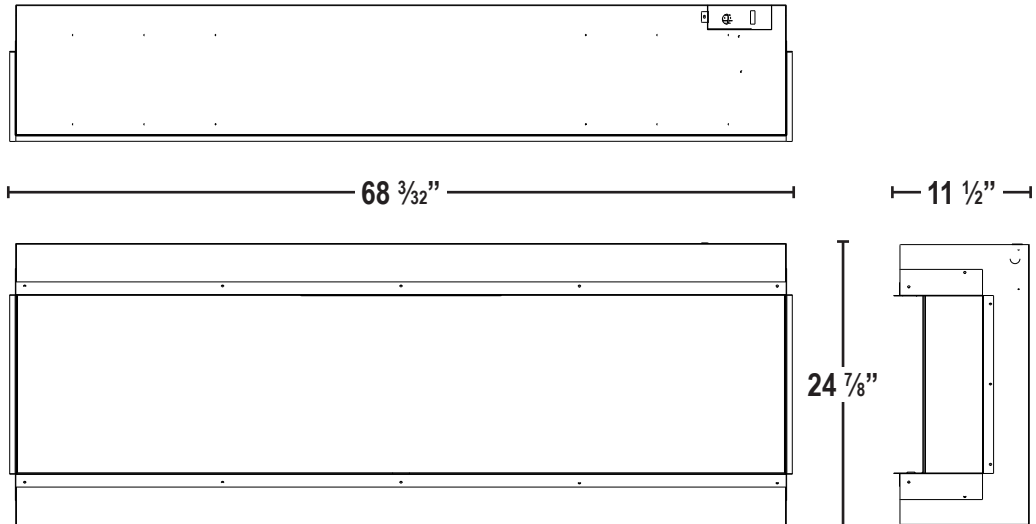

Lamps LED 12V
Motor AC 120V/60 Hz 3.7W
Box Size 70 1/2" x 27" x 15"
Box Weight 170 lbs

Optional 240V Installation

Viewing Area 66" W x 15 1/2" H
Firebox Dimensions 68 3/32" W x 24 7/8" H x 11 1/2" D
Framing Dimensions 68 3/8" W x 25 1/4" H x 12" D