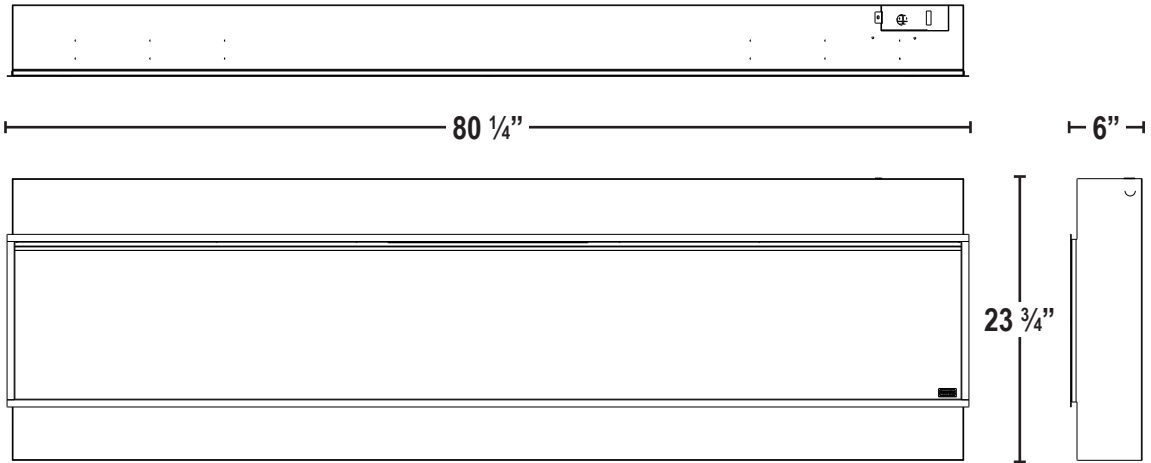

Cosmopolitan FIREPLACES

Part Number	PUV-80
Model	Phoenix Univue 80

Volts	AC 120V/60Hz
Amps	13 Amps
Watts	1560 Watts
Low Heat	1500 Watts
High Heat	1500 Watts
No Heat	>60 Watts
Lamps	LED 12V
Motor	AC 120V/60 Hz 3.7W
Box Size	83 1/2" x 26 1/2" x 8 1/2"
Box Weight	XXX lbs

Viewing Area	79 3/4" W x 14" H
Firebox Dimensions	80 1/4" W x 23 3/4" H x 5 1/2" D
Framing Dimensions	80 1/2" W x 24 1/8" H x 6" D